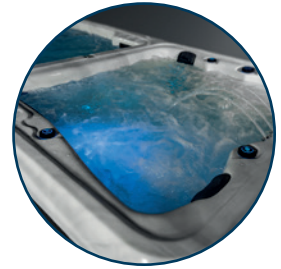

SW590 SWIMMING SPA

- 3 seats + 2 beds
- 232 in x 89 in x 53 in
- 67 jets
- 3 illuminated river jets
- LED lighting
- Swim volume : 6383 L | 1686 gal
  Spa volume : 1335 L | 353 gal
  Total volume : 7718 L | 2039 gal
- 5 pumps 3HP 1 speed
  2 spa circulation pump 1HP
  1 blower
- 2 Keyboard K800
- Ozone system

Spa area