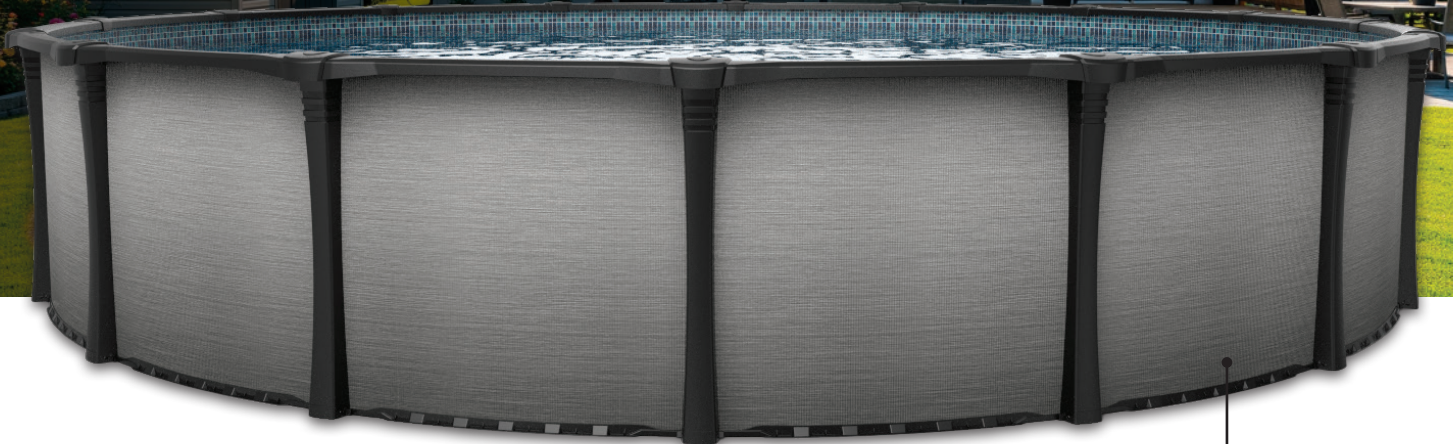

sima™

PARCO
POOLS & SPAS

**Above
ground pool**

ENIGMA Resin

Compatibility
Salt water system

Deep and wide rail
for excellent stability

52" (1,33 m)
galvanized steel wall

6,5" (16,5 cm)
top ledge and
reinforced post
in resin

OPTIONS : STAR SERIE, ILLUMINATED WATER FEATURES

StarJet

A backlit
water feature that
transports the light
through a laminar
water jet.

StarFall

A 22" (56cm)
waterfall on your
pool, backlit with a
LED light bar

StarGlow

Snaps in the pool
structure uprights,
illuminating the
surrounding ground.

○ 12 | 15 | 18 | 21 | 24 | 27 | 30

○ 12x15 | 12x18 | 12x21 | 12x24 | 15x21 |
15x24 | 15x30 | 18x33 | 18x39

NEVI Resin

Compatibility
Salt water system