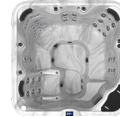

MODELS: M33^L, M38^S, F41^L, F41^S, F54^B, G49^L, G55^S, G66^B

2023 BestLife Hot Tub Specifications

MODEL SERIES	M41 ^L	M49 ^S	F50 ^L	F50 ^S	NEW F65 ^B	G64 ^L	G74 ^S	NEW G81 ^B
Voltage	230 Volt	230 Volt	230 Volt	230 Volt	230 Volt	230 Volt	230 Volt	230 Volt
Seating	4 Person Lounger	5 Person	5 Person Lounger	6 Person	TBD	5 Person Lounger	6 Person	TBD
Dimensions	84" x 66" x 35"	78" x 78" x 36.5"	84" x 84" x 36.5"	84" x 84" x 36.5"	84" x 84" x 36.5"	90" x 90" x 36.5"	90" x 90" x 36.5"	90" x 90" x 36.5"
Water Capacity	954 Litres	1,200 Litres	1,397 Litres	1,495 Litres	TBD	1,692 Litres	1,776 Litres	TBD
Colour Combinations	5	5	5	5	5	5	5	5
MassageMax ² Jets	41	49	50	50	65	64	74	81
Air Controls	3 LED	4 LED	4 LED	4 LED	TBD	5 LED	5 LED	TBD
2 Crystal Springs LED Fountains	✓	✓	✓	✓	✓	✓	✓	✓
LED Footwell Light	✓	✓	✓	✓	✓	✓	✓	✓
LED Interior Perimeter Lighting	✓	✓	✓	✓	✓	✓	✓	✓
LED Exterior Corner Lighting	✓	✓	✓	✓	✓	✓	✓	✓
Galvanized SureSteel Frame with Thermoformed Bottom Tray	✓	✓	✓	✓	✓	✓	✓	✓
Polysteel Cabinetry with Rockwool Insulation	✓	✓	✓	✓	✓	✓	✓	✓
BestComfort Pillows	4	3	3	3	TBD	3	3	TBD
Water Management	UV/PureZone	UV/PureZone	UV/PureZone	UV/PureZone	UV/PureZone	UV/PureZone	UV/PureZone	UV/PureZone
Bluetooth Speakers (2)	✓	✓	✓	✓	✓	✓	✓	✓
Inscentify Aromatherapy with Scented Beads	✓	✓	✓	✓	✓	✓	✓	✓
Black Durafab Insulating Cover	4:2	4:2	4:2	4:2	4:2	5:3	5:3	5:3
Balboa Digital Controls	Touch Screen	Touch Screen	Touch Screen	Touch Screen	Touch Screen	Touch Screen	Touch Screen	Touch Screen
Auxillary Controls	✗	✗	✓	✓	✓	✓	✓	✓
ProForce2 Dual Speed Jet Pump	(2) 4.5HPR	(2) 5.0SPL	(2) 5.0SPL	(2) 5.0SPL	(2) 5.0SPL	(3) 5.0SPL	(3) 5.0SPL	(3) 5.0SPL
Titanium Heating System	5.5kW	5.5kW	5.5kW	5.5kW	5.5kW	5.5kW	5.5kW	5.5kW
CleanSweep Action	✓	✓	✓	✓	✓	✓	✓	✓
Thru-Wall Drain System	✓	✓	✓	✓	✓	✓	✓	✓
Water Filtration System with Deluxe Strip Skimmer	PureLife 100% ISO	PureLife 100% ISO	PureLife 100% ISO	PureLife 100% ISO	PureLife 100% ISO	PureLife 100% ISO	PureLife 100% ISO	PureLife 100% ISO