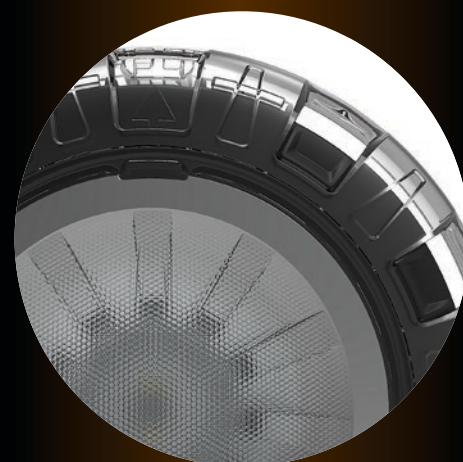

ARGON

DESIGNED BY BUILDERS, FOR BUILDERS

ARGON

The **ARGON 3"** Vinyl Series from Spa Electrics has been purpose built from the ground up, to deliver a lighting solution that not only provides superior illumination and functionality, but is built to endure the demands of extreme climate installations.

From the strength and durability of its components, to its class leading LED performance; every aspect of the **ARGON 3"** has been developed with the industry in mind.

Its premium German engineered LED's and advanced optics are coupled with the industry's first forward-facing Heat Sink design; delivering a slim, modern profile while maximizing the cooling efficiency by forcing heat forward, into the pool – not the niche.

With the **ARGON** Quick-Connect plug attachment system and superior niche cable storage; the **ARGON** can be winterized in minutes and the smart niche cover will ensure the plug and niche are protected, in even the harshest climates.

BUILT FOR EXTREMES

ARGON offers a smarter winterizing system with the Click'n'Twist Winterization Cap for protection during extreme conditions, and simple, fast servicing

BUILT SMART

Innovative features like our Quick Connect Plug guarantee you're working smarter with easier installation and servicing throughout the year