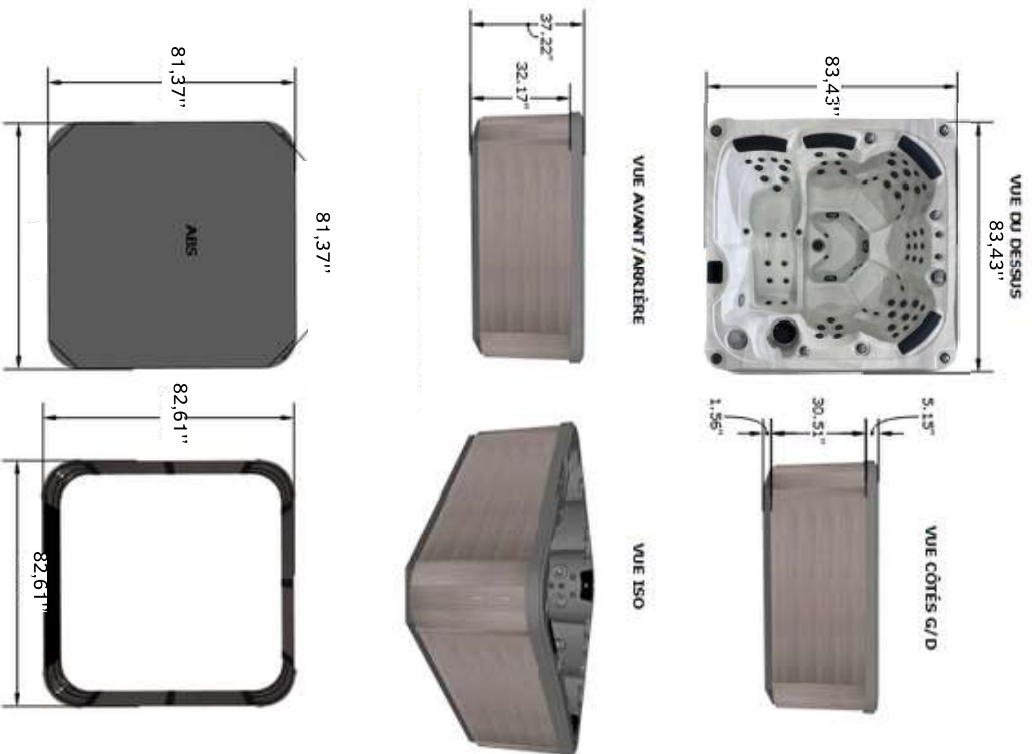

DIMENSION

BRANCHEMENT

JETS : 72

83"X83"X37"

GECKO